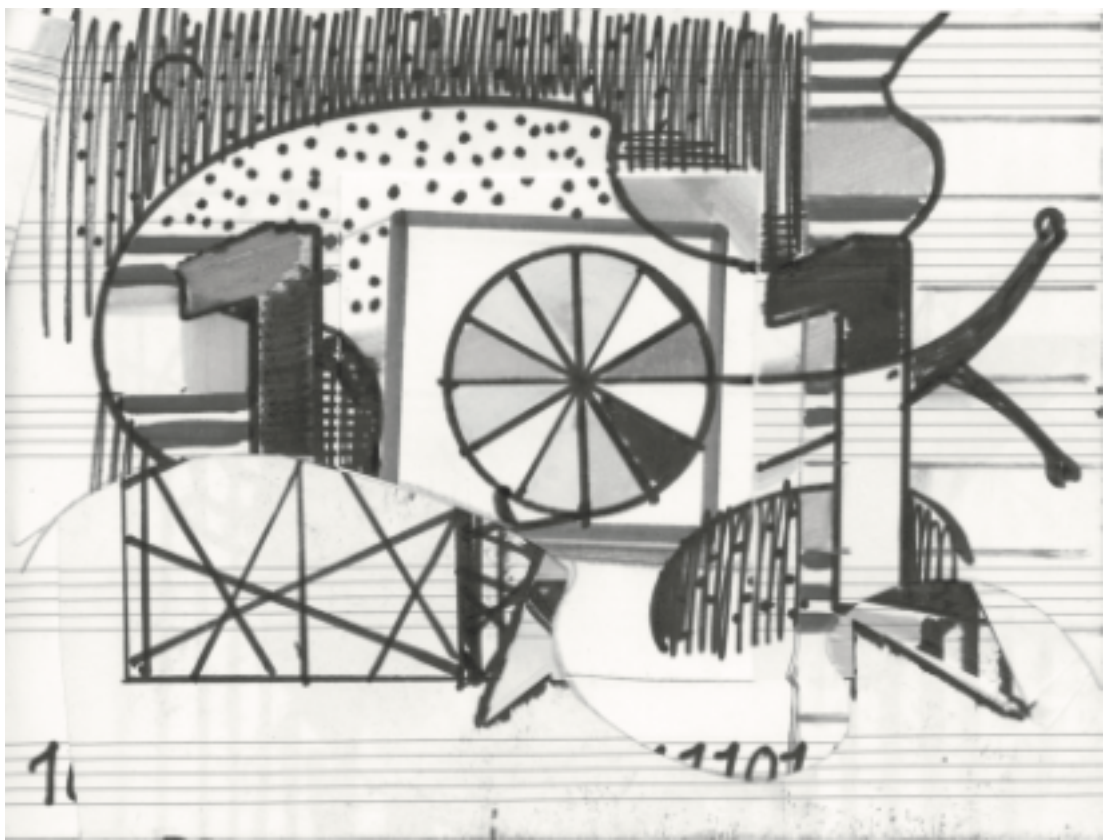

Filip Gudović

Selected drawings
2020-2022

Glossary

All dimensions of the drawings are in original scale. Drawings on page 1, 3, 4, 7, 8, 10, 11, 13, 14, 17 and 18 are originally in color.

1. Moog, 2020, Graphite and India ink on paper, 11 x 14.6 cm
2. Duck, 2021, India ink on paper, 14.8 x 10.4 cm
3. Body, 2022, Archival ink and collage on paper, 20.9 x 14.7 cm
4. Fisher, 2021, Archival ink and India ink on paper, 20.9 x 14.7 cm
5. Hanf, 2021, Acrylic ink on paper, 10.4 x 14.6 cm
6. Lakshimi Star, 2020, India ink on paper, 10.4 x 14.6 cm
7. Temple, 2022, Archival ink on paper, 20.9 x 14.7 cm
8. Hotdog, 2021, India ink and acrylic ink on paper, 10.4 x 14.6 cm
9. Waves, 2021, Pigment marker on paper, 19 x 10.9 cm
10. Ladybird, 2021, India ink on paper, 20.9 x 14.7 cm
11. No Death, 2022, Archival ink on paper, 20.9 x 14.7 cm
12. Friend, 2021, India ink on paper, 14.8 x 10.4 cm
13. Mara, 2022, Archival ink and collage on paper, 20.9 x 14.7 cm
14. Wheel, 2020, Graphite, India ink and tape on paper, 11 x 14.6 cm
15. Bond, 2021, Acrylic ink on paper, 10.4 x 14.6 cm
16. Spade, 2021, India ink on paper, 10.4 x 14.6
17. Heliotrope, 2021, Archival ink on paper, 20.9 x 14.7 cm
18. Aero, 2021, Archival ink and India ink on paper, 20.9 x 14.7 cm
19. Globe, 2021, India ink on paper, 10.4 x 14.6 cm

Cover: Frog, 2020, India ink on paper, 10.4 x 14.6 cm